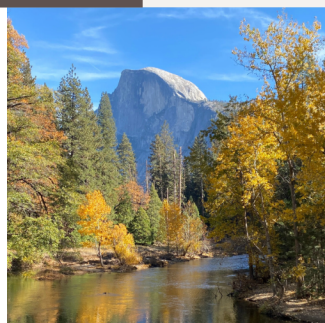

FALL 2024

Tours & Activities Calendar

TIME / LOCATION

ACTIVITY

DESCRIPTION

DAILY

10 am - 12 pm / Guest Lounge
1 pm - 4 pm / Guest Services

Free Kids Craft
Paid Activity

Join us for a self-guided craft for the kids
Choose from:

- Gold Excavation ($5) - use a chisel to claim your bounty
- Geodes ($10) - discover the crystals within a geode
- Terrarium Craft ($10) - build your very own faux terrarium
- Animal Tracks ($10) - imprint of a life-sized animal track

7 pm - 9 pm / Guest Services

S'mores

A treat with marshmallow, chocolate and graham cracker

MON

6 pm / Guest Lounge

BINGO!

Fun for the all ages, prize awarded to winner of each round

TUE

6 pm / Guest Lounge

Trivia

Test your knowledge, and win big

WED

5 pm - 8 pm / Guest Lounge

Ranger Talk

Interpretive Ranger Program

THU

6 pm / Guest Lounge

BINGO!

Fun for the all ages, prize awarded to winner of each round

FRI

6 pm / Guest Lounge
9 pm / Guest Services

Nature Talk
Stargazing

Join us for an informative, all-ages talk about Yosemite
$35/adult, $25/youth 15 & under, reservation required

SAT

5 pm / Guest Lounge
6 pm / Guest Lounge

Tie Dye ($25)
Trivia

Tie dye a Firefall Ranch t-shirt for the perfect souvenir
Test your knowledge, and win big

SUN

6 pm / Guest Lounge

Nature Talk

Join us for an informative, all-ages talk about Yosemite

Schedule and activities subject to weather, holiday offerings and changing conditions. Visit Guest Services for updates.