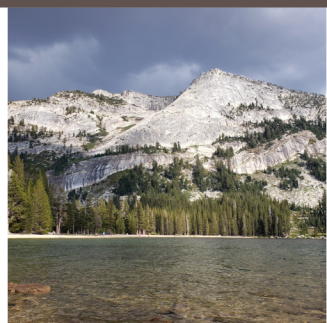

FALL 2024

Tours & Activities Calendar

TIME / LOCATION

ACTIVITY

DESCRIPTION

DAILY

10 am - 12 pm / Guest Lounge
1 pm - 4 pm / Guest Services

Free Kids Craft
Paid Activity

Join us for a self-guided craft for the kids
Choose from:

- Gold Excavation ($5) - use a chisel to claim your bounty
- Geodes ($10) - discover the crystals within a geode
- Terrarium Craft ($10) - build your very own faux terrarium
- Animal Tracks ($10) - imprint of a life-sized animal track

7 pm - 9 pm / Guest Services

S'mores

A treat with marshmallow, chocolate and graham cracker

MON

6 pm / Guest Lounge

BINGO!

Fun for the all ages, prize awarded to winner of each round

TUE

6 pm / Guest Lounge

Trivia

Test your knowledge, and win big

WED

5 pm - 8 pm / Guest Lounge

Ranger Talk

Interpretive Ranger Program

THU

6 pm / Guest Lounge

BINGO!

Fun for the all ages, prize awarded to winner of each round

FRI

6 pm / Guest Lounge
9 pm / Guest Services

Nature Talk
Stargazing

Join us for an informative, all-ages talk about Yosemite
$35/adult, $25/youth 15 & under, reservation required

SAT

5 pm / Guest Lounge
6 pm / Guest Lounge

Tie Dye ($25)
Trivia

Tie dye a Firefall Ranch t-shirt for the perfect souvenir
Test your knowledge, and win big

SUN

6 pm / Guest Lounge

Nature Talk

Join us for an informative, all-ages talk about Yosemite

Schedule and activities subject to weather, holiday offerings and changing conditions. Visit Guest Services for updates.