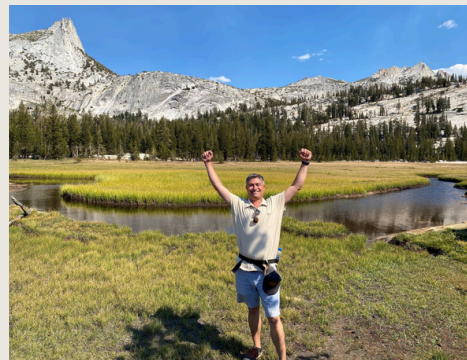

FULL DAY

Wonders of Yosemite Hike & Tour*

One of the classic Yosemite tours, this is a full day's adventure to see Yosemite's icons – Yosemite Falls, Bridalveil Fall, Half Dome, El Capitan, Tunnel View – plus a 3-mile hike among Giant Sequoias.

Meets at the Front Desk; 9am-5:30pm; $195 per adult, $120 per youth (8-15 years)

Rancheria Falls Naturalist Hike

Head deep into the seldom traveled Hetch Hetchy Valley on this 13 mile (round trip) hike to Rancheria Falls. You will pass 1000 foot Wapama Falls on your way. During this hike your naturalist guide will point out the local flora and fauna as well as discuss the history of Hetch Hetchy O'Shaughnessy Dam, one of the most controversial issues in national park history. This trek is a great opportunity to see many of our furry and scaly friends, maybe even a bear! Get ready for a great experience in this dramatic, crowd-free jewel of Yosemite. Expect a long day hike in which the rewards greatly outweigh the efforts.

Meets at Front Desk; 8:30am-4:30pm; $210 per adult (Ages 12+)

HALF DAY

Range of Light Yosemite Valley Tour*

Following the footsteps of John Muir, we visit the Valley's most famous and impressive wonders as well as its hidden secrets, with plenty of time to pause and relax while enjoying this delightful Yosemite Valley Tour.

Meets at Front Desk; 9am-3pm; $160 per adult, $105 per youth (4-15 years)

Yosemite Valley Explorer Naturalist Hike*

Come explore the hidden trails of Yosemite Valley! Our gentle to moderate 4 to 5 mile hike winds around many of Yosemite's iconic wonders and provides splendid views of the valley's must-see sights!

Meets at Rush Creek Lodge; 8:30am-2:30pm; $175 per adult, $115 per youth (8-15 years)

Tour pricing does not include the $20 per adult admission fee, waived with Yosemite Annual Pass or America the Beautiful Pass.