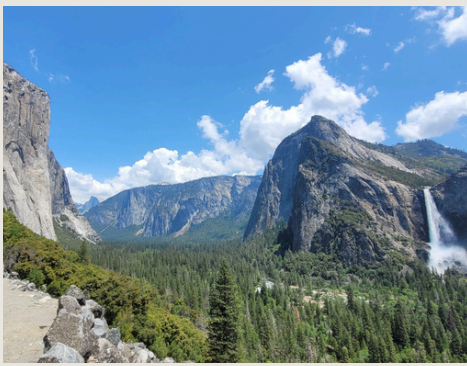

FULL DAY

Wonders of Yosemite Hike & Tour*

One of the classic Yosemite tours, this is a full day's adventure to see Yosemite's icons – Yosemite Falls, Bridalveil Fall, Half Dome, El Capitan, Tunnel View – plus a 3-mile hike among Giant Sequoias.

Meets at the Front Desk; 9am-5:30pm; $195 per adult, $120 per youth (8-15 years)

Rancheria Falls Naturalist Hike

Head deep into the seldom traveled Hetch Hetchy Valley on this 13 mile (round trip) hike to Rancheria Falls. You will pass 1000 foot Wapama Falls on your way. During this hike your naturalist guide will point out the local flora and fauna as well as discuss the history of Hetch Hetchy O'Shaughnessy Dam, one of the most controversial issues in national park history. This trek is a great opportunity to see many of our furry and scaly friends, maybe even a bear! Get ready for a great experience in this dramatic, crowd-free jewel of Yosemite. Expect a long day hike in which the rewards greatly outweigh the efforts.

Meets at Front Desk; 8:30am-4:30pm; $210 per adult (Ages 12+)

HALF DAY

Range of Light Yosemite Valley Tour*

Following the footsteps of John Muir, we visit the Valley's most famous and impressive wonders as well as its hidden secrets, with plenty of time to pause and relax while enjoying this delightful Yosemite Valley Tour.

Meets at Front Desk; 9am-3pm; $160 per adult, $105 per youth (4-15 years)

Yosemite Valley Explorer Naturalist Hike*

Come explore the hidden trails of Yosemite Valley! Our gentle to moderate 4 to 5 mile hike winds around many of Yosemite's iconic wonders and provides splendid views of the valley's must-see sights!

Meets at Rush Creek Lodge; 8:30am-2:30pm; $175 per adult, $115 per youth (8-15 years)

Tour pricing does not include the $20 per adult admission fee, waived with Yosemite Annual Pass or America the Beautiful Pass.