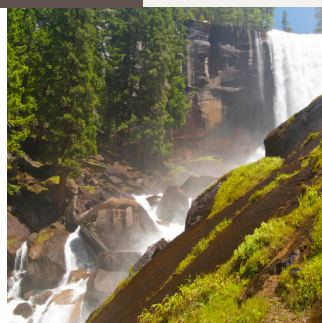

WINTER 2025

Tours & Activities Calendar

TIME / LOCATION	ACTIVITY	DESCRIPTION
DAILY 10 am - 12 pm / Guest Lounge 1 pm - 4 pm / Guest Services	Free Kids Craft Paid Activity	Join us for a self-guided craft for the kids Choose from: • Gold Excavation ($5) - use a chisel to claim your bounty • Birdhouses ($10) - Build and decorate a wooden birdhouse • Geodes ($10) - Discover the beauty inside a geode • Animal Tracks ($10) - imprint of a life-sized animal track • Wooden Animal Painting ($10) - Bears, horses and more! • Friendship Bracelets ($5) - Weave matching bracelets!
7 pm - 9 pm / Guest Services	S'mores	A treat with marshmallow, chocolate and graham cracker

TRY SOMETHING NEW

Day Use Rentals

1. Bicycles - free
   - Hiking Stroller - $35
   - Daypack - $15
   - Baby Carrier - $35
   - Trekking Poles - $15
   - Climber Spotting Scope - $30
   - Fishing - $15/$40 (Half day & full day use)
2. Stop by the Guest Services for available items and further details.

Stargazing

Far from light pollution, you'll be up close to nature's light show, gazing through our Dobsonian to Unistellar eVscope 2 Digital telescope. Observe stars, planets, constellations, and glimmering galaxies.

Advance reservation required - Start times vary $35 per adult, $25 per youth (age 15 and under).

EXPLORE THE RANCH

Holiday Skating

Take your winter getaway to even greater heights with our new seasonal skating rink, located in the very heart of the Ranch's many amenities.

Our skating rink utilizes smooth synthetic panels instead of traditional ice and provides all the thrill of skating in a safer, more reliable and environmentally friendly way.

2 Hours - $20 Adult $15 Youth (5-15)
Available November 20th - April 15th Subject to change

Forest Disc Golf

the ultimate 18-hole experience, perfect for players of all skill levels! Multiple tees and basket locations per hole.

Miniature Golf

Free for nightly guests, $10 for visitors

Schedule and activities subject to weather, holiday offerings and changing conditions. Visit Guest Services for updates.