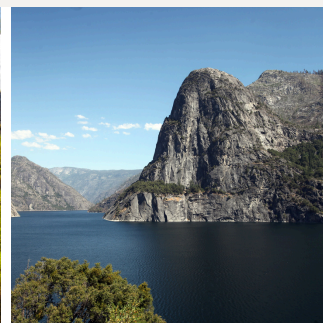

WINTER 2025

Tours & Activities Calendar

TIME / LOCATION	ACTIVITY	DESCRIPTION
DAILY 10 am - 12 pm / Guest Lounge 1 pm - 4 pm / Guest Services	Free Kids Craft Paid Activity	Join us for a self-guided craft for the kids Choose from: • Gold Excavation ($5) - use a chisel to claim your bounty • Birdhouses ($10) - Build and decorate a wooden birdhouse • Geodes ($10) - Discover the beauty inside a geode • Animal Tracks ($10) - imprint of a life-sized animal track • Wooden Animal Painting ($10) - Bears, horses and more! • Friendship Bracelets ($5) - Weave matching bracelets!
7 pm - 9 pm / Guest Services	S'mores	A treat with marshmallow, chocolate and graham cracker

TRY SOMETHING NEW

Day Use Rentals

1. Bicycles - free
   - Hiking Stroller - $35
   - Daypack - $15
   - Baby Carrier - $35
   - Trekking Poles - $15
   - Climber Spotting Scope - $30
   - Fishing - $15/$40 (Half day & full day use)
2. Stop by the Guest Services for available items and further details.

Stargazing

Far from light pollution, you'll be up close to nature's light show, gazing through our Dobsonian to Unistellar eVscope 2 Digital telescope. Observe stars, planets, constellations, and glimmering galaxies.

Advance reservation required - Start times vary $35 per adult, $25 per youth (age 15 and under).

EXPLORE THE RANCH

Holiday Skating

Take your winter getaway to even greater heights with our new seasonal skating rink, located in the very heart of the Ranch's many amenities.

Our skating rink utilizes smooth synthetic panels instead of traditional ice and provides all the thrill of skating in a safer, more reliable and environmentally friendly way.

2 Hours - $20 Adult $15 Youth (5-15)
Available November 20th - April 15th Subject to change

Forest Disc Golf

the ultimate 18-hole experience, perfect for players of all skill levels! Multiple tees and basket locations per hole.

Miniature Golf

Free for nightly guests, $10 for visitors

Schedule and activities subject to weather, holiday offerings and changing conditions. Visit Guest Services for updates.