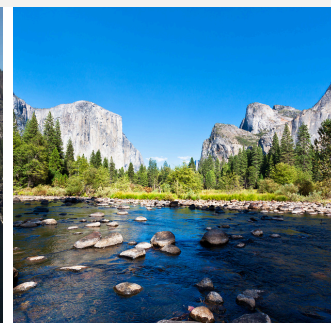

WINTER 2025

Tours & Activities Calendar

TIME / LOCATION	ACTIVITY	DESCRIPTION
DAILY 10 am - 12 pm / Guest Lounge 1 pm - 4 pm / Guest Services	Free Kids Craft Paid Activity	Join us for a self-guided craft for the kids Choose from: • Gold Excavation ($5) - use a chisel to claim your bounty • Birdhouses ($10) - Build and decorate a wooden birdhouse • Geodes ($10) - Discover the beauty inside a geode • Animal Tracks ($10) - imprint of a life-sized animal track • Wooden Animal Painting ($10) - Bears, horses and more! • Friendship Bracelets ($5) - Weave matching bracelets!
7 pm - 9 pm / Guest Services	S'mores	A treat with marshmallow, chocolate and graham cracker

TRY SOMETHING NEW

Day Use Rentals

1. Bicycles - free
   - Hiking Stroller - $35
   - Daypack - $15
   - Baby Carrier - $35
   - Trekking Poles - $15
   - Climber Spotting Scope - $30
   - Fishing - $15/$40 (Half day & full day use)
2. Stop by the Guest Services for available items and further details.

Stargazing

Far from light pollution, you'll be up close to nature's light show, gazing through our Dobsonian to Unistellar eVscope 2 Digital telescope. Observe stars, planets, constellations, and glimmering galaxies.

Advance reservation required - Start times vary $35 per adult, $25 per youth (age 15 and under).

EXPLORE THE RANCH

Holiday Skating

Take your winter getaway to even greater heights with our new seasonal skating rink, located in the very heart of the Ranch's many amenities.

Our skating rink utilizes smooth synthetic panels instead of traditional ice and provides all the thrill of skating in a safer, more reliable and environmentally friendly way.

2 Hours - $20 Adult $15 Youth (5-15)
Available November 20th - April 15th Subject to change

Forest Disc Golf

the ultimate 18-hole experience, perfect for players of all skill levels! Multiple tees and basket locations per hole.

Miniature Golf

Free for nightly guests, $10 for visitors

Schedule and activities subject to weather, holiday offerings and changing conditions. Visit Guest Services for updates.